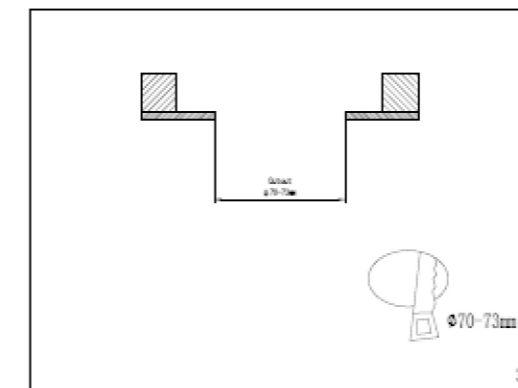

Condor Dual Power Multi Colour Fire rating down light Installation Instructions