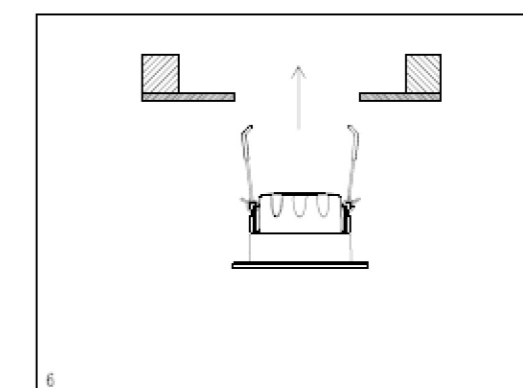

Condor Dual Power Multi Colour Fire rating down light Installation Instructions