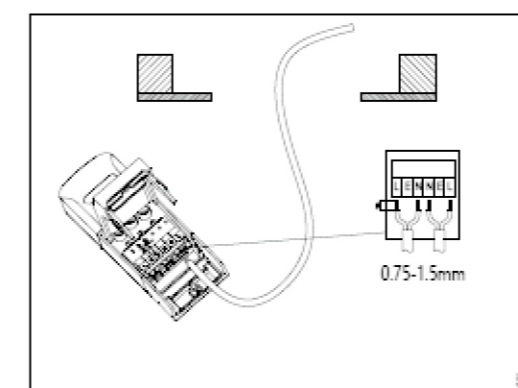

Condor Dual Power Multi Colour Fire rating down light Installation Instructions