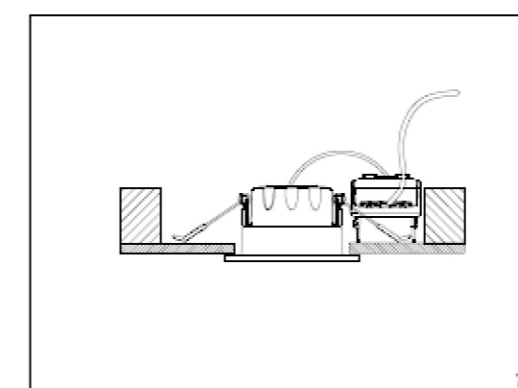

Condor Dual Power Multi Colour Fire rating down light Installation Instructions