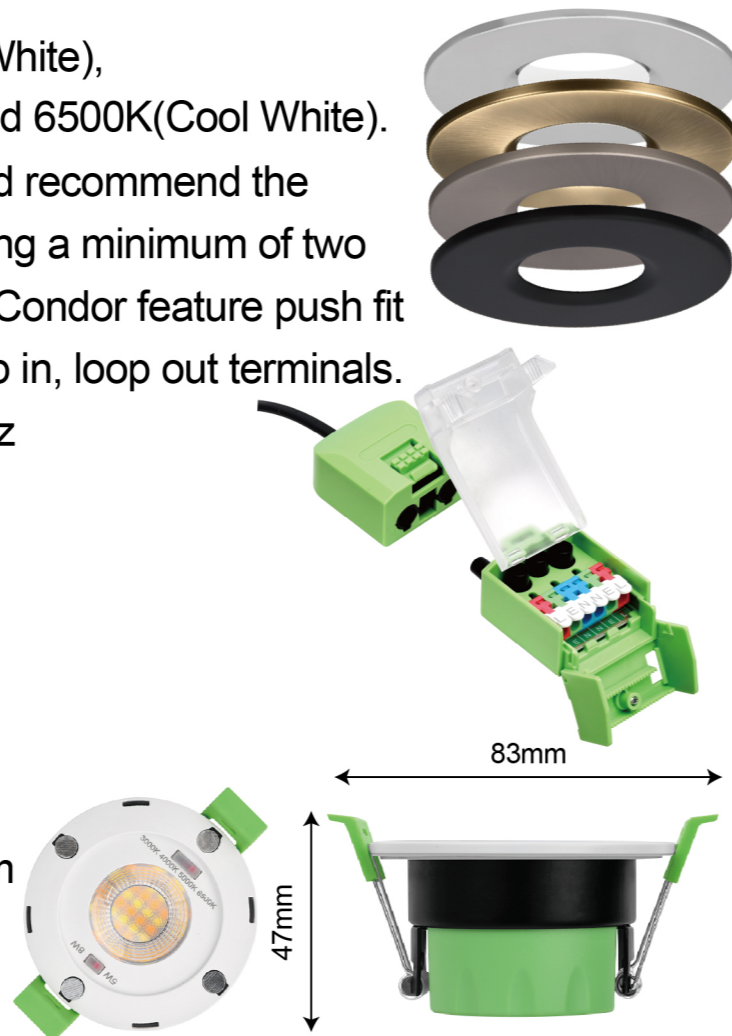

210mm

210mm

Condor Dual Power Multi Colour Fire rating down light Installation Instructions

IMPORTANT INSTALLATION INFORMATION: This product must be installed in accordance with the latest edition of Building Regulations and carried out by a qualified electrician in accordance with the latest IEE Wiring Regulations. Before commencing any installation or maintenance work, ensure that the mains supply is switched off and the appropriate MCB or fuse is isolated.

Caution, risk of electric shock.

Condor Dual Power, Multi Colour Fire rating down light

A choice of four bezels are available, Chrome, Brushed Chrome, Black, Antique Brass.

Switch selectable colour's: 3000K(Warm White), 4000K(Neutral White), 5000K(Daylight) and 6500K(Cool White).

Switch selectable power: 6W, 8W Diamond recommend the Varilight®VPro JQP401W dimmer, operating a minimum of two and a maximum of 100 watts, i.e. 12. The Condor feature push fit connectors for ease of installation with loop in, loop out terminals.

Fire rated mains fixed downlight suitable for 30/60/90 minute plasterboard ceilings.

Condor Dual Power Multi Colour Fire rating down light Installation Instructions

297mm