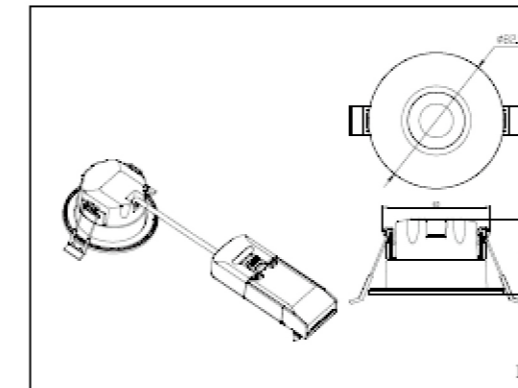

Condor Dual Power Multi Colour Fire rating down light Installation Instructions