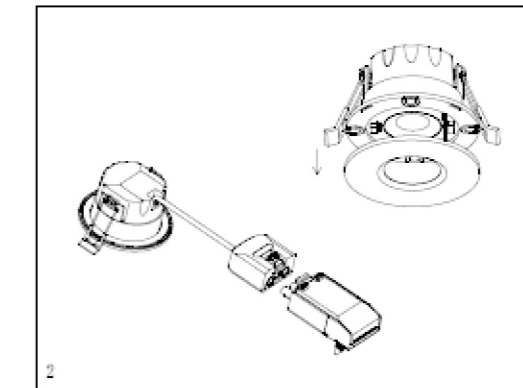

Condor Dual Power Multi Colour Fire rating down light Installation Instructions