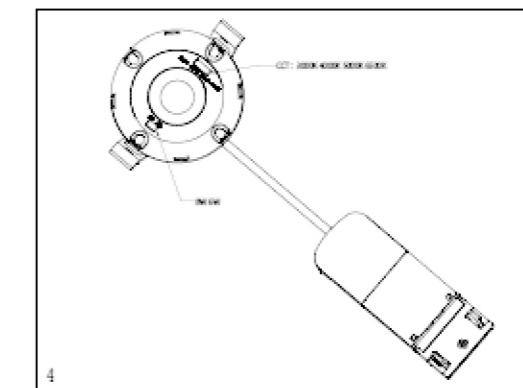

Condor Dual Power Multi Colour Fire rating down light Installation Instructions