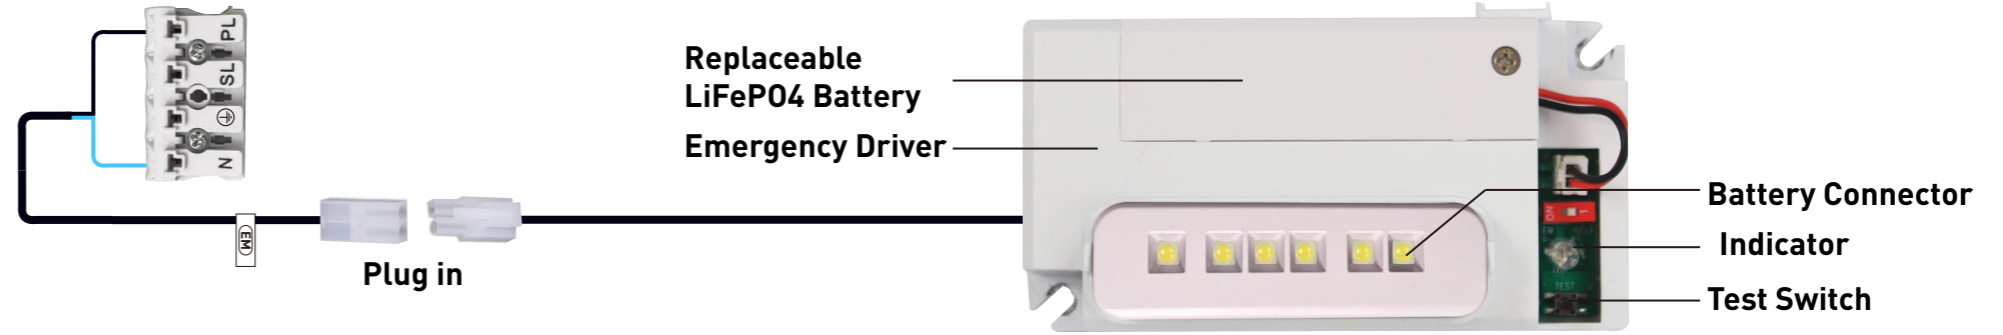

Plug & Play Emergency Pack

1

2

Plug the male connector from the emergency pack into the female connector of the push fit terminals

LiFePO4 battery, Emergency Driver, Indicator, and test switch are integrated - all in one pack