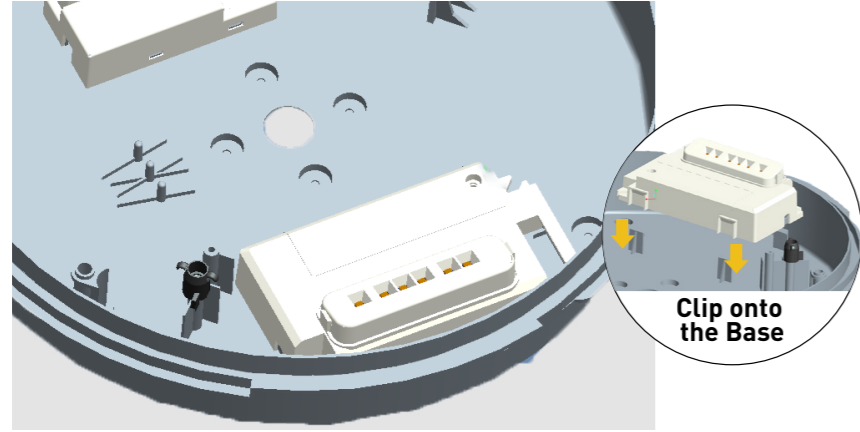

Plug & Play Emergency Pack

1

2

Plug the male connector from the emergency pack into the female connector of the push fit terminals

LiFePO4 battery, Emergency Driver, Indicator, and test switch are integrated - all in one pack