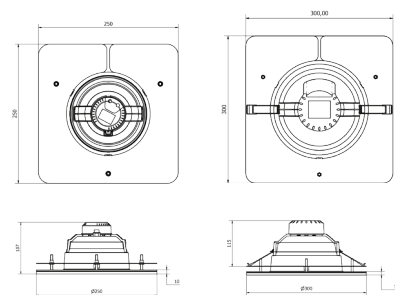

Dimensions

Please Note: Product specifications are subject to change without notice. Product supplied may differ slightly in appearance from images shown on this website. Diamond LED Lighting reserve the right to update product specifications.

Tel: 01260 292 640 | Fax: 01260 279 116 | E-mail: sales@diamondledlighting.co.uk | Web: www.diamondledlighting.co.uk