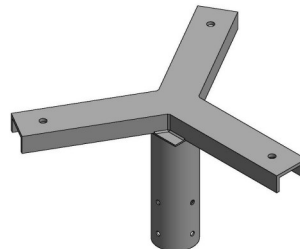

Column Brackets and Adapters for Flood Lights & Cameras

Single Flood Post Top Bracket

SLA1-76

Fits Column Size 76mm

SLA1-89

Fits Column Size 89mm
300 x 265mm

Twin Flood Post Top Bracket

SLA2-76

Fits Column Size 76mm

SLA2-89

Fits Column Size 89mm
700 x 265mm

Triple Flood Post Top Bracket

SLA3-76

Fits Column Size 76mm

SLA3-89

Fits Column Size 89mm
1300 x 265mm

Triple Flood Y Post Top Bracket

SLA3-76Y

Fits Column Size 76mm
3x300 x 265mm

NSEW Flood Post Top Bracket

SLA4-76

Fits Column Size 76mm

SLA4-89

Fits Column Size 89mm
700 x 700 x 265mm

Quad Flood Post Top Bracket

SLA4-76IL

Fits Column Size 76mm
1900 x 265mm

Please Note: Product specifications are subject to change without notice. Product supplied may differ slightly in appearance from images shown on this website. Diamond LED Lighting reserve the right to update product specifications.