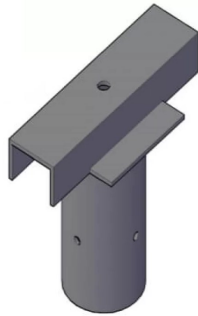

Column Brackets and Adapters for Flood Lights & Cameras

Single Flood Post Top Bracket

SLA1-76

Fits Column Size 76mm

SLA1-89

Fits Column Size 89mm
300 x 265mm

Twin Flood Post Top Bracket

SLA2-76

Fits Column Size 76mm

SLA2-89

Fits Column Size 89mm
700 x 265mm

Triple Flood Post Top Bracket

SLA3-76

Fits Column Size 76mm

SLA3-89

Fits Column Size 89mm
1300 x 265mm

Triple Flood Y Post Top Bracket

SLA3-76Y

Fits Column Size 76mm
3x300 x 265mm

NSEW Flood Post Top Bracket

SLA4-76

Fits Column Size 76mm

SLA4-89

Fits Column Size 89mm
700 x 700 x 265mm

Quad Flood Post Top Bracket

SLA4-76IL

Fits Column Size 76mm
1900 x 265mm

Please Note: Product specifications are subject to change without notice. Product supplied may differ slightly in appearance from images shown on this website. Diamond LED Lighting reserve the right to update product specifications.