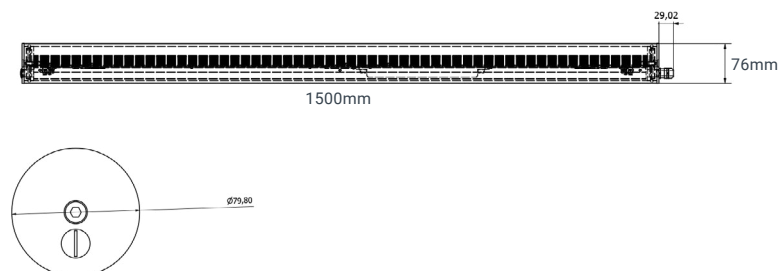

- PCT** Polycarbonate Tube
- ACT** Acrylic Tube
- BGT** Borosilicate Glass
- HDE** HDPE Endcaps
- LDE** LDPE Endcaps
- RHB 150** 150mm Rigid Hanging Brackets
- RHB 300** 300mm Rigid Hanging Brackets
- RHB 450** 450mm Rigid Hanging Brackets

Technical Details

Part No.	Description	Power (W)	Ll/cw
PLX-CHR-PRO-1500-90	PRO 1500MM 90W MAX	0-90	UP TO 180

Photometric

Dimensions

Please Note: Product specifications are subject to change without notice. Product supplied may differ slightly in appearance from images shown on this website. Diamond LED Lighting reserve the right to update product specifications.