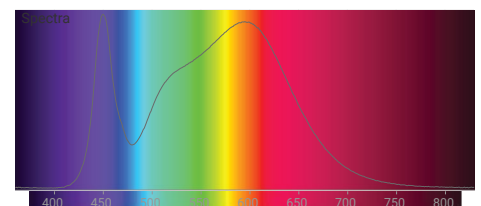

Neutral White Channel

Please Note: Product specifications are subject to change without notice. Product supplied may differ slightly in appearance from images shown on this website. Diamond LED Lighting reserve the right to update product specifications.

Tel: 01260 292 640 | Fax: 01260 279 116 | E-mail: sales@diamondledlighting.co.uk | Web: www.diamondledlighting.co.uk