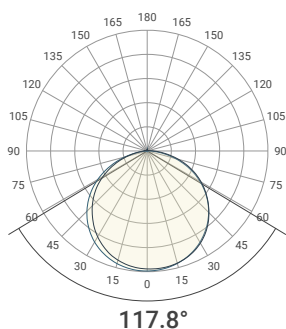

Technical Details

Part No.	Description	Power (W)	Ll/cw
PLX-CHR-PRO-1500-90	PRO 1500MM 90W MAX	0-90	UP TO 180

Photometric

Dimensions

Please Note: Product specifications are subject to change without notice. Product supplied may differ slightly in appearance from images shown on this website. Diamond LED Lighting reserve the right to update product specifications.