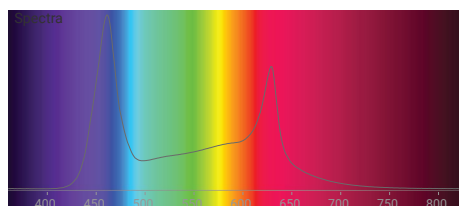

All Channels