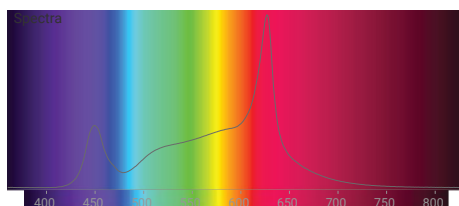

Spectrum

Red White Mix (optimum)