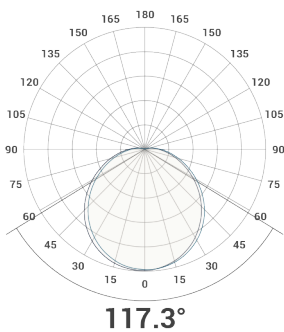

Guardian Round Bulkhead

P44 rated LED Anti-Ligature wall & ceiling luminaire available in a range of outputs and colour temperatures.

diamond
led lighting®
lighting the future

Features

- Anti-ligature IP44 fitting
- LED opal polycarbonate diffuser
- Security screws as standard
- Integral control & dimming options
- Integral emergency options
- Night light option available
- Bathroom zone 2 luminaire
- Customisable in any RAL colour
- Anti drug blue lamp option
- 22K, 27K, 3K, 4K, 5K, 65K LEDs

Applications

-  Custodial
-  Mental Health
-  Vandal Resistant

Photometric

Dimensions

Key Features

Technical Details

Part No.	Description	Power (W)	Max Lumens	LI/cW
GBR-10TW	Anti-Ligature IP44 Bulkhead White Body	10	1313	131.3
GBR-10TW	Anti-Ligature IP44 Bulkhead White Body	14	1771	126.5
GBR-10TW	Anti-Ligature IP44 Bulkhead White Body	21	2590	123.3