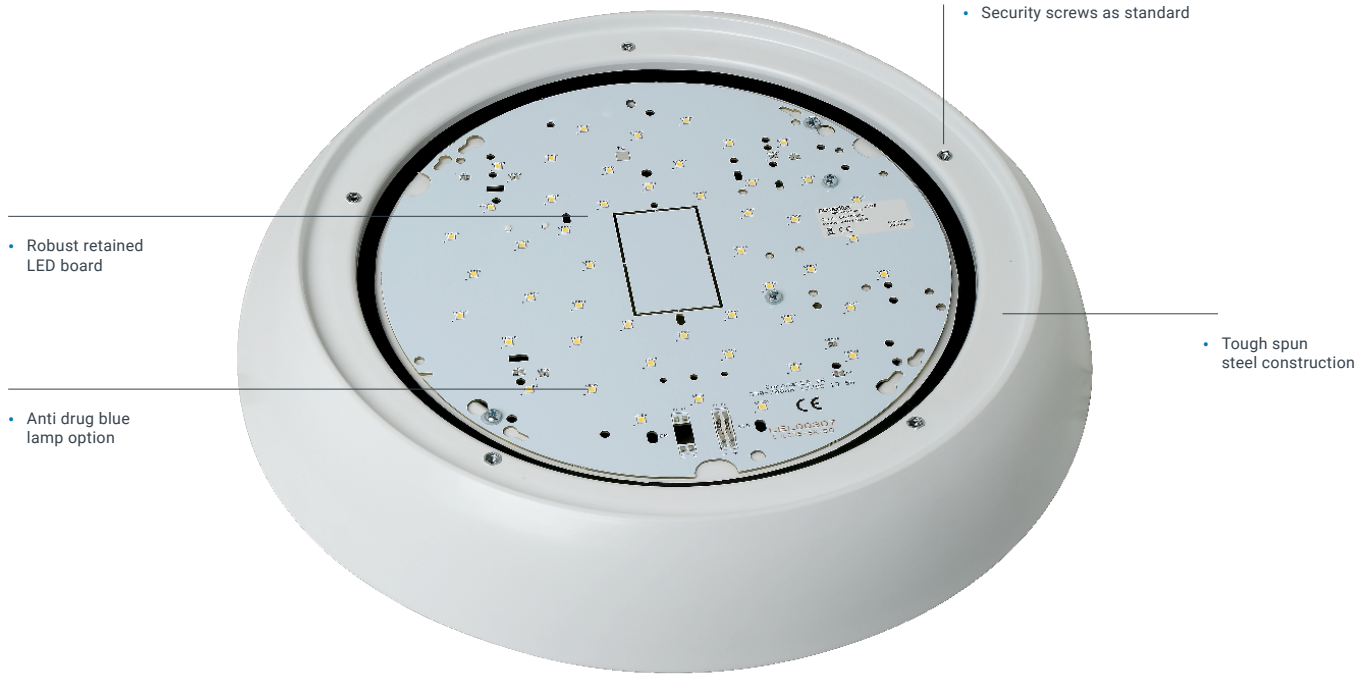

Guardian Round Bulkhead

P44 rated LED Anti-Ligature wall & ceiling luminaire available in a range of outputs and colour temperatures.

diamond
led lighting®
lighting the future

Features

- Anti-ligature IP44 fitting
- LED opal polycarbonate diffuser
- Security screws as standard
- Integral control & dimming options
- Integral emergency options
- Night light option available
- Bathroom zone 2 luminaire
- Customisable in any RAL colour
- Anti drug blue lamp option
- 22K, 27K, 3K, 4K, 5K, 65K LEDs

Applications

-  Custodial
-  Mental Health
-  Vandal Resistant

Photometric

Dimensions

Key Features

Technical Details

Part No.	Description	Power (W)	Max Lumens	LI/cW
GBR-10TW	Anti-Ligature IP44 Bulkhead White Body	10	1313	131.3
GBR-10TW	Anti-Ligature IP44 Bulkhead White Body	14	1771	126.5
GBR-10TW	Anti-Ligature IP44 Bulkhead White Body	21	2590	123.3

Options and Accessories

CCT	22K, 27K, 3K, 4K, 5K, 65K
EM	Integral Emergency
EMST	Integral Emergency Self Test
CF	Corridor Function
MWP	Remotely Programmable Microwave
DD	SwitchDIM/DALI
WL	Wireless Control System
WLEM	Wireless Monitored Emergency
IP	IP65 Rated
B475	Anti drug blue lamp
NL	Night Light