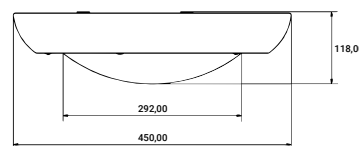

Applications

-  Custodial
-  Mental Health
-  Vandal Resistant

Photometric

Dimensions

Key Features

Technical Details

Part No.	Description	Power (W)	Max Lumens	LI/cW
GBR-10TW	Anti-Ligature IP44 Bulkhead White Body	10	1313	131.3
GBR-10TW	Anti-Ligature IP44 Bulkhead White Body	14	1771	126.5
GBR-10TW	Anti-Ligature IP44 Bulkhead White Body	21	2590	123.3