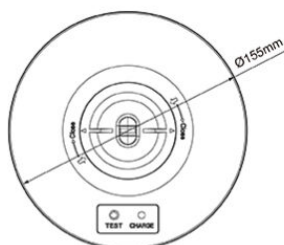

SPECIFICATION

Zeus

Emergency LED Bulkhead

Beam Angle

Corridor and open area

Input

220-240V

Life Hours

50,000

Dimmable

No

Colour Temperature

6500K

80°x30° lens

150° lens

Part Number	ZS1-1W	ZS1-1B
Body Colour	White	Black
Max Lumens (Open Area)	270	270
Max Lumens (Corridor)	230	230
All Part No's		
Instant Light	Yes	
IP Rating	IP65	
Emergency Time	3 hours	
Wattage	1.6W	
Battery	LiFePO4 3.2v 3.3Ah	
Dimensions (mm)	155 x 155 x 46	