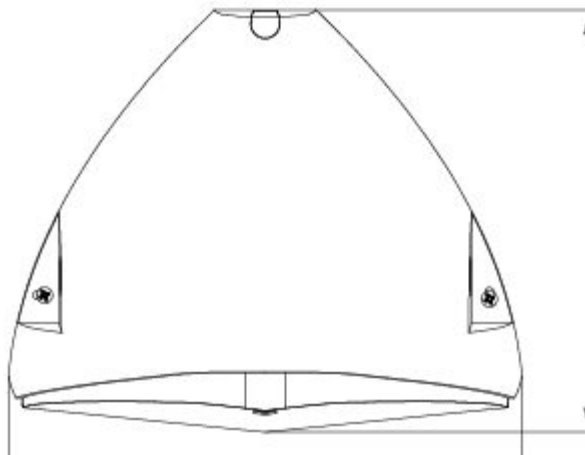

Please Note: Product specifications are subject to change without notice. Product supplied may differ slightly in appearance from images shown on this website. Diamond LED Lighting reserve the right to update product specifications.