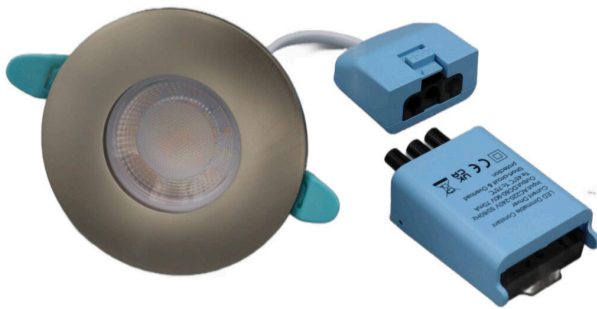

SPECIFICATION

Falcon Tri Colour (White Bezel)

Dimmable Fire-Rated Downlight

Beam Angle
60°

Input
220-240V

Life Hours
30,000

Dimmable
Yes

Colour Temperature
3000K 4000K 6500K

Part Number	FA1-8T	
10Pack Part Number	FA1-8T10	
Max Wattage	8W	
Selectable Wattages	5W/8W	
Bezel Colour	White	
Cut Out (mm)	Ø 70	
Switch Time	15,000	
Dimensions (mm)	Ø 95 x 53	
Instant Light	Yes	
	Switched to 5W	Switched to 8W
Max Lumens	570lm	860lm
Separate Bezels	Clip On	
Chrome	FA1-CHB	
Brushed Chrome	FA1-BCB	
Black	FA1-BKB	
Antique Brass	FA1-ABB	
White	FA1-WHB	

Key Features

- Fully fire rated for each 30, 60 and 90 min
- Selectable 3 colour temperatures
- Selectable Power Rating 5W or 8W
- Low Profile
- 3 year warranty
- Available in 10 pack using part code: FA1-8T10P

CRI >80 **IP 65**

Please Note: Product specifications are subject to change without notice. Product supplied may differ slightly in appearance from images shown on this website. Diamond LED Lighting reserve the right to update product specifications.