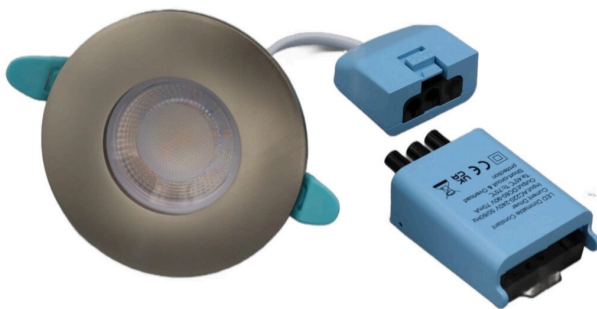

SPECIFICATION

Falcon Tri Colour (White Bezel)

Dimmable Fire-Rated Downlight

Beam Angle
60°

Input
220-240V

Life Hours
30,000

Dimmable
Yes

Colour Temperature
3000K 4000K 6500K

Part Number	FA1-8T	
10Pack Part Number	FA1-8T10	
Max Wattage	8W	
Selectable Wattages	5W/8W	
Bezel Colour	White	
Cut Out (mm)	Ø 70	
Switch Time	15,000	
Dimensions (mm)	Ø 95 x 53	
Instant Light	Yes	
	Switched to 5W	Switched to 8W
Max Lumens	570lm	860lm
Separate Bezels	Clip On	
Chrome	FA1-CB	
Brushed Chrome	FA1-BCB	
Black	FA1-BKB	
Antique Brass	FA1-ABB	
White	FA1-WHB	

Key Features

- Fully fire rated for each 30, 60 and 90 min
- Selectable 3 colour temperatures
- Selectable Power Rating 5W or 8W
- Low Profile
- 3 year warranty
- Available in 10 pack using part code: FA1-8T10P

CRI >80 **IP 65**

Please Note: Product specifications are subject to change without notice. Product supplied may differ slightly in appearance from images shown on this website. Diamond LED Lighting reserve the right to update product specifications.