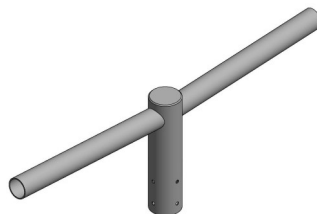

Column Brackets and Adapters for Street Lighting

SLA-105

Spigot Adapter
Fits Column Size 76mm
Reduces to 60mm

SLA-202

Adjustable Right Angled Bracket
Fits Column Size 76mm
Reduces to 60mm

SLA-212

Adjustable Right Angled Bracket
Fits Column Size 60mm
Reduces to 60mm

SLA-201

Fixed Right Angled Single Arm Bracket
Fits Column Size 76mm
Reduces to 60mm

SLA-222

Fixed Right Angled Twin Arm Bracket
Fits Column Size 76mm
Reduces to 42mm

SLA-333

Adjustable Right Angled Single Arm Bracket
Fits Column Size 76mm
Reduces to 60mm

SLA-511

Corner Wall Bracket 5 degree
Fits 60mm Luminaire Spigot

SLA-513

Wall Bracket 5 degree
Fits 60mm Luminaire Spigot

SLA-512

Wall Bracket
Fits 60mm Luminaire Spigot

Please Note: Product specifications are subject to change without notice. Product supplied may differ slightly in appearance from images shown on this website. Diamond LED Lighting reserve the right to update product specifications.