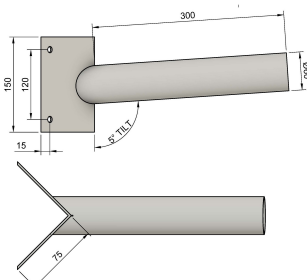

Column Brackets and Adapters for Street Lighting

SLA-105

Spigot Adapter
Fits Column Size 76mm
Reduces to 60mm

SLA-202

Adjustable Right Angled Bracket
Fits Column Size 76mm
Reduces to 60mm

SLA-212

Adjustable Right Angled Bracket
Fits Column Size 60mm
Reduces to 60mm

SLA-201

Fixed Right Angled Single Arm Bracket
Fits Column Size 76mm
Reduces to 60mm

SLA-222

Fixed Right Angled Twin Arm Bracket
Fits Column Size 76mm
Reduces to 42mm

SLA-333

Adjustable Right Angled Single Arm Bracket
Fits Column Size 76mm
Reduces to 60mm

SLA-511

Corner Wall Bracket 5 degree
Fits 60mm Luminaire Spigot

SLA-513

Wall Bracket 5 degree
Fits 60mm Luminaire Spigot

SLA-512

Wall Bracket
Fits 60mm Luminaire Spigot

Please Note: Product specifications are subject to change without notice. Product supplied may differ slightly in appearance from images shown on this website. Diamond LED Lighting reserve the right to update product specifications.