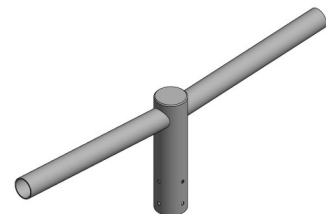

Column Brackets and Adapters for Street Lighting

SLA-105

Spigot Adapter
Fits Column Size 76mm
Reduces to 60mm

SLA-202

Adjustable Right Angled Bracket
Fits Column Size 76mm
Reduces to 60mm

SLA-212

Adjustable Right Angled Bracket
Fits Column Size 60mm
Reduces to 60mm

SLA-201

Fixed Right Angled Single Arm Bracket
Fits Column Size 76mm
Reduces to 60mm

SLA-222

Fixed Right Angled Twin Arm Bracket
Fits Column Size 76mm
Reduces to 42mm

SLA-333

Adjustable Right Angled Single Arm Bracket
Fits Column Size 76mm
Reduces to 60mm

SLA-511

Corner Wall Bracket 5 degree
Fits 60mm Luminaire Spigot

SLA-513

Wall Bracket 5 degree
Fits 60mm Luminaire Spigot

SLA-512

Wall Bracket
Fits 60mm Luminaire Spigot

Please Note: Product specifications are subject to change without notice. Product supplied may differ slightly in appearance from images shown on this website. Diamond LED Lighting reserve the right to update product specifications.