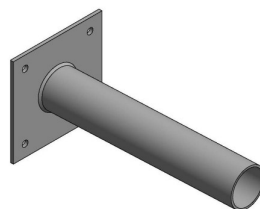

Column Brackets and Adapters for Street Lighting

SLA-105

Spigot Adapter
Fits Column Size 76mm
Reduces to 60mm

SLA-202

Adjustable Right Angled Bracket
Fits Column Size 76mm
Reduces to 60mm

SLA-212

Adjustable Right Angled Bracket
Fits Column Size 60mm
Reduces to 60mm

SLA-201

Fixed Right Angled Single Arm Bracket
Fits Column Size 76mm
Reduces to 60mm

SLA-222

Fixed Right Angled Twin Arm Bracket
Fits Column Size 76mm
Reduces to 42mm

SLA-333

Adjustable Right Angled Single Arm Bracket
Fits Column Size 76mm
Reduces to 60mm

SLA-511

Corner Wall Bracket 5 degree
Fits 60mm Luminaire Spigot

SLA-513

Wall Bracket 5 degree
Fits 60mm Luminaire Spigot

SLA-512

Wall Bracket
Fits 60mm Luminaire Spigot

Please Note: Product specifications are subject to change without notice. Product supplied may differ slightly in appearance from images shown on this website. Diamond LED Lighting reserve the right to update product specifications.