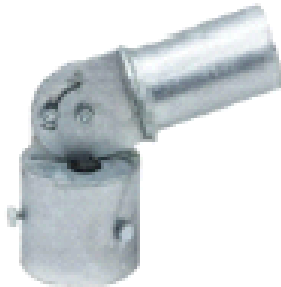

Column Brackets and Adapters for Street Lighting

SLA-105

Spigot Adapter
Fits Column Size 76mm
Reduces to 60mm

SLA-202

Adjustable Right Angled Bracket
Fits Column Size 76mm
Reduces to 60mm

SLA-212

Adjustable Right Angled Bracket
Fits Column Size 60mm
Reduces to 60mm

SLA-201

Fixed Right Angled Single Arm Bracket
Fits Column Size 76mm
Reduces to 60mm

SLA-222

Fixed Right Angled Twin Arm Bracket
Fits Column Size 76mm
Reduces to 42mm

SLA-333

Adjustable Right Angled Single Arm Bracket
Fits Column Size 76mm
Reduces to 60mm

SLA-511

Corner Wall Bracket 5 degree
Fits 60mm Luminaire Spigot

SLA-513

Wall Bracket 5 degree
Fits 60mm Luminaire Spigot

SLA-512

Wall Bracket
Fits 60mm Luminaire Spigot

Please Note: Product specifications are subject to change without notice. Product supplied may differ slightly in appearance from images shown on this website. Diamond LED Lighting reserve the right to update product specifications.