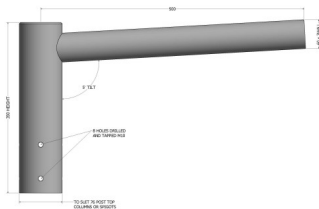

Column Brackets and Adapters for Street Lighting

SLA-105

Spigot Adapter
Fits Column Size 76mm
Reduces to 60mm

SLA-202

Adjustable Right Angled Bracket
Fits Column Size 76mm
Reduces to 60mm

SLA-212

Adjustable Right Angled Bracket
Fits Column Size 60mm
Reduces to 60mm

SLA-201

Fixed Right Angled Single Arm Bracket
Fits Column Size 76mm
Reduces to 60mm

SLA-222

Fixed Right Angled Twin Arm Bracket
Fits Column Size 76mm
Reduces to 42mm

SLA-333

Adjustable Right Angled Single Arm Bracket
Fits Column Size 76mm
Reduces to 60mm

SLA-511

Corner Wall Bracket 5 degree
Fits 60mm Luminaire Spigot

SLA-513

Wall Bracket 5 degree
Fits 60mm Luminaire Spigot

SLA-512

Wall Bracket
Fits 60mm Luminaire Spigot

Please Note: Product specifications are subject to change without notice. Product supplied may differ slightly in appearance from images shown on this website. Diamond LED Lighting reserve the right to update product specifications.