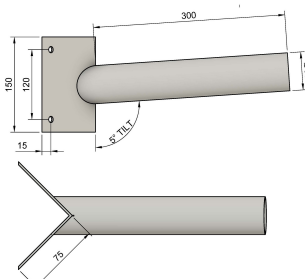

Column Brackets and Adapters for Street Lighting

SLA-102

Spigot Adapter

Fits Column Size 89mm
Reduces to 60mm

SLA-105

Spigot Adapter

Fits Column Size 76mm
Reduces to 60mm

SLA-201

Fixed Right Angled Single Arm Bracket

Fits Column Size 76mm
Reduces to 60mm

SLA-202

Adjustable Right Angled Bracket

Fits Column Size 76mm
Reduces to 60mm

SLA-221

150mm outreach twin bracket

Fits Column Size 76mm
Reduces to 60mm

SLA-222

Fixed Right Angled Twin Arm Bracket

Fits Column Size 76mm
Reduces to 42mm

SLA-333

Adjustable Right Angled Single Arm Bracket

Fits Column Size 76mm
Reduces to 60mm

SLA-511

Corner Wall Bracket 5 degree
Fits 60mm Luminaire Spigot

SLA-513

Wall Bracket 5 degree
Fits 60mm Luminaire Spigot

Please Note: Product specifications are subject to change without notice. Product supplied may differ slightly in appearance from images shown on this website. Diamond LED Lighting reserve the right to update product specifications.