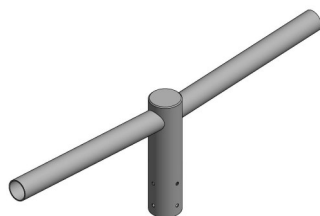

Column Brackets and Adapters for Street Lighting

SLA-102

Spigot Adapter

Fits Column Size 89mm
Reduces to 60mm

SLA-105

Spigot Adapter

Fits Column Size 76mm
Reduces to 60mm

SLA-201

Fixed Right Angled Single Arm Bracket

Fits Column Size 76mm
Reduces to 60mm

SLA-202

Adjustable Right Angled Bracket

Fits Column Size 76mm
Reduces to 60mm

SLA-221

150mm outreach twin bracket

Fits Column Size 76mm
Reduces to 60mm

SLA-222

Fixed Right Angled Twin Arm Bracket

Fits Column Size 76mm
Reduces to 42mm

SLA-333

Adjustable Right Angled Single Arm Bracket

Fits Column Size 76mm
Reduces to 60mm

SLA-511

Corner Wall Bracket 5 degree
Fits 60mm Luminaire Spigot

SLA-513

Wall Bracket 5 degree
Fits 60mm Luminaire Spigot

Please Note: Product specifications are subject to change without notice. Product supplied may differ slightly in appearance from images shown on this website. Diamond LED Lighting reserve the right to update product specifications.