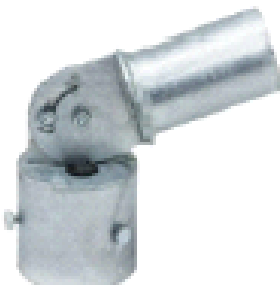

Column Brackets and Adapters for Street Lighting

SLA-102

Spigot Adapter

Fits Column Size 89mm
Reduces to 60mm

SLA-105

Spigot Adapter

Fits Column Size 76mm
Reduces to 60mm

SLA-201

Fixed Right Angled Single Arm Bracket

Fits Column Size 76mm
Reduces to 60mm

SLA-202

Adjustable Right Angled Bracket

Fits Column Size 76mm
Reduces to 60mm

SLA-221

150mm outreach twin bracket

Fits Column Size 76mm
Reduces to 60mm

SLA-222

Fixed Right Angled Twin Arm Bracket

Fits Column Size 76mm
Reduces to 42mm

SLA-333

Adjustable Right Angled Single Arm Bracket

Fits Column Size 76mm
Reduces to 60mm

SLA-511

Corner Wall Bracket 5 degree
Fits 60mm Luminaire Spigot

SLA-513

Wall Bracket 5 degree
Fits 60mm Luminaire Spigot

Please Note: Product specifications are subject to change without notice. Product supplied may differ slightly in appearance from images shown on this website. Diamond LED Lighting reserve the right to update product specifications.