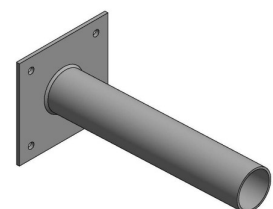

Column Brackets and Adapters for Street Lighting

SLA-102

Spigot Adapter

Fits Column Size 89mm
Reduces to 60mm

SLA-105

Spigot Adapter

Fits Column Size 76mm
Reduces to 60mm

SLA-201

Fixed Right Angled Single Arm Bracket

Fits Column Size 76mm
Reduces to 60mm

SLA-202

Adjustable Right Angled Bracket

Fits Column Size 76mm
Reduces to 60mm

SLA-221

150mm outreach twin bracket

Fits Column Size 76mm
Reduces to 60mm

SLA-222

Fixed Right Angled Twin Arm Bracket

Fits Column Size 76mm
Reduces to 42mm

SLA-333

Adjustable Right Angled Single Arm Bracket

Fits Column Size 76mm
Reduces to 60mm

SLA-511

Corner Wall Bracket 5 degree
Fits 60mm Luminaire Spigot

SLA-513

Wall Bracket 5 degree
Fits 60mm Luminaire Spigot

Please Note: Product specifications are subject to change without notice. Product supplied may differ slightly in appearance from images shown on this website. Diamond LED Lighting reserve the right to update product specifications.