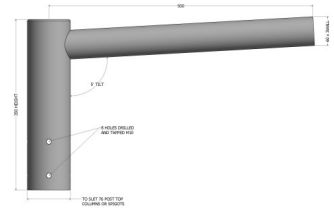

Column Brackets and Adapters for Street Lighting

SLA-102

Spigot Adapter

Fits Column Size 89mm
Reduces to 60mm

SLA-105

Spigot Adapter

Fits Column Size 76mm
Reduces to 60mm

SLA-201

Fixed Right Angled Single Arm Bracket

Fits Column Size 76mm
Reduces to 60mm

SLA-202

Adjustable Right Angled Bracket

Fits Column Size 76mm
Reduces to 60mm

SLA-221

150mm outreach twin bracket

Fits Column Size 76mm
Reduces to 60mm

SLA-222

Fixed Right Angled Twin Arm Bracket

Fits Column Size 76mm
Reduces to 42mm

SLA-333

Adjustable Right Angled Single Arm Bracket

Fits Column Size 76mm
Reduces to 60mm

SLA-511

Corner Wall Bracket 5 degree
Fits 60mm Luminaire Spigot

SLA-513

Wall Bracket 5 degree
Fits 60mm Luminaire Spigot

Please Note: Product specifications are subject to change without notice. Product supplied may differ slightly in appearance from images shown on this website. Diamond LED Lighting reserve the right to update product specifications.