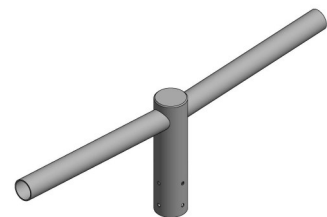

Column Brackets and Adapters for Street Lighting

SLA-102

Spigot Adapter

Fits Column Size 89mm
Reduces to 60mm

SLA-105

Spigot Adapter

Fits Column Size 76mm
Reduces to 60mm

SLA-201

Fixed Right Angled Single Arm Bracket

Fits Column Size 76mm
Reduces to 60mm

SLA-202

Adjustable Right Angled Bracket

Fits Column Size 76mm
Reduces to 60mm

SLA-221

150mm outreach twin bracket

Fits Column Size 76mm
Reduces to 60mm

SLA-222

Fixed Right Angled Twin Arm Bracket

Fits Column Size 76mm
Reduces to 42mm

SLA-333

Adjustable Right Angled Single Arm Bracket

Fits Column Size 76mm
Reduces to 60mm

SLA-511

Corner Wall Bracket 5 degree
Fits 60mm Luminaire Spigot

SLA-513

Wall Bracket 5 degree
Fits 60mm Luminaire Spigot

Please Note: Product specifications are subject to change without notice. Product supplied may differ slightly in appearance from images shown on this website. Diamond LED Lighting reserve the right to update product specifications.