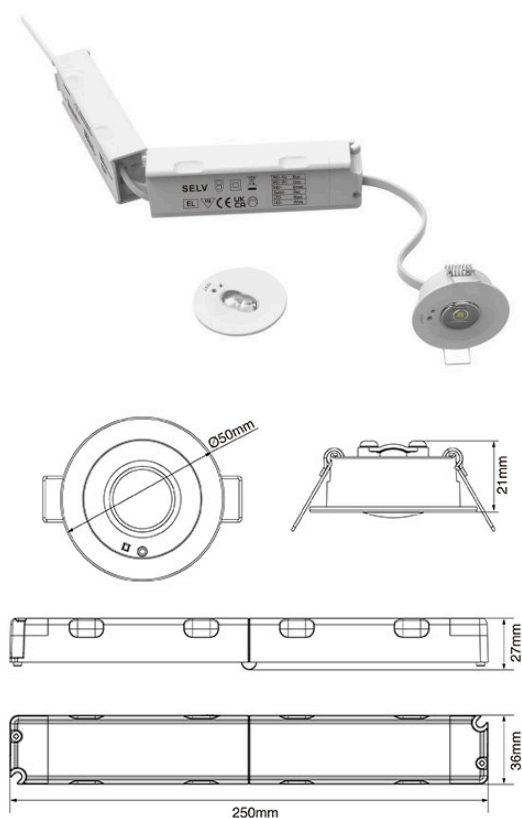

SPECIFICATION

Odin 2

Recessed LED Emergency Downlight

Open Area Version	OD2-W
Wattage	1.2W
Open Area Lumens	140
Corridor Lumens	160
Input Voltage	220-240V
Type	Non Maintained
Emergency Time	3 hours
Instant Light	Yes
IP Rating	IP20
Battery	LiFePO4 3.2V 1.5Ah
Cut-Out (mm)	Ø43-44mm
Lamp head	Ø50x21mm
Converter	50x27x36mm

Key Features

- Supplied with interchangeable open area/corridor lenses
- 3 hour duration
- LiFePO4 3.2V 1.5Ah
- Non maintained operation
- Recessed fitting
- 4 year warranty

Please Note: Product specifications are subject to change without notice. Product supplied may differ slightly in appearance from images shown on this website. Diamond LED Lighting reserve the right to update product specifications.