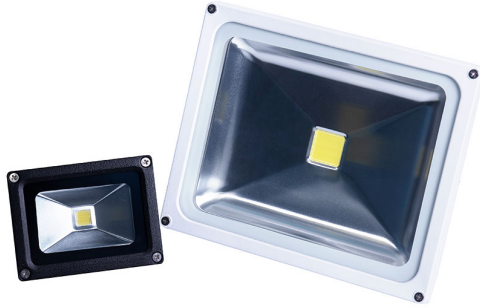

SPECIFICATION

Celsian III 30W

LED Floodlight

Beam Angle
110°

Input
220-240V

Life Hours
30,000

Dimmable
No

Case Colour	LED Colour	Part Number
Without PIR (IP65)		
Black	Cool (6500K)	CE3-3000C
Black	Warm (3000K)	CE3-3000W
White	Cool (6500K)	CE3-3000CWHITE
White	Warm (3000K)	CE3-3000WWHITE
With PIR (IP54)		
Black	Cool (6000K)	CE3-3000CP
Black	Warm (3000K)	CE3-3000WP
White	Cool (6500K)	CE3-3000CPWHITE
White	Warm (3000K)	CE3-3000WPWHITE
All CE3 Range		
Output Lumens	Cool (6500K)	2450lm
Output Lumens	Warm (3000K)	2250lm
Consumed Power		31W
Switch Time		20,000
Instant Light		Yes
Dimensions (mm)	Without PIR	224 x 190 x 101
Dimensions (mm)	With PIR	224 x 253 x 101

Key Features

- PIR with 4th wire for manual override or slave
- Recommended for outdoor use
- Supplied with 1m cable
- With polycarbonate lens add suffix PC e.g. CE3PC-
- Without PIR 3 year warranty
- With PIR 2 year warranty