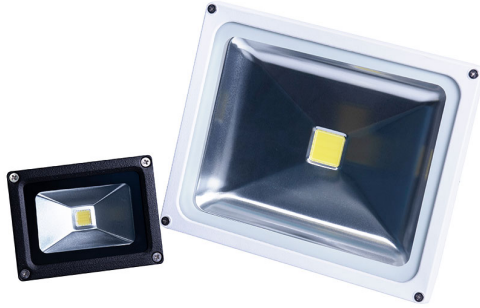

SPECIFICATION

Celsian III 20W

LED Floodlight

Beam Angle
110°

Input
220-240V

Life Hours
30,000

Dimmable
No

Case Colour	LED Colour	Part Number
Without PIR (IP65)		
Black	Cool (6500K)	CE3-2000C
Black	Warm (3000K)	CE3-2000W
White	Cool (6500K)	CE3-2000CWHITE
White	Warm (3000K)	CE3-2000WWHITE
With PIR (IP54)		
Black	Cool (6500K)	CE3-2000CP
Black	Warm (3000K)	CE3-2000WP
White	Cool (6500K)	CE3-2000CPWHITE
White	Warm (3000K)	CE3-2000WPWHITE
All CE3 Range		
Output Lumens	Cool (6500K)	1700lm
Output Lumens	Warm (3000K)	1400lm
Consumed Power		22W
Switch Time		20,000
Instant Light		Yes
Dimensions (mm)	Without PIR	180 x 155 x 90
Dimensions (mm)	With PIR	180 x 200 x 110

Key Features

- PIR with 4th wire for manual override or slave
- Recommended for outdoor use
- Supplied with 1m cable
- With polycarbonate lens add suffix PC e.g. CE3PC-
- Without PIR 3 year warranty
- With PIR 2 year warranty