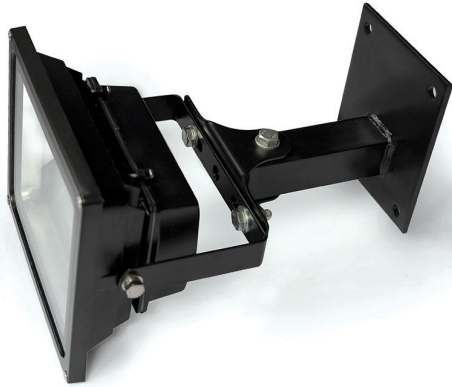

SPECIFICATION

Bracket 2

For 30W to 100W Floodlights

Part Number	CE-BRACKET2
Max Weight	6Kg
Suitable Floods	30W/50W/80W/100W
Dimensions (mm)	180 x 160

Key Features

- Suitable for use with 30W - 100W Floodlights
- (Floodlight not included)

Please Note: Product specifications are subject to change without notice. Product supplied may differ slightly in appearance from images shown on this website. Diamond LED Lighting reserve the right to update product specifications