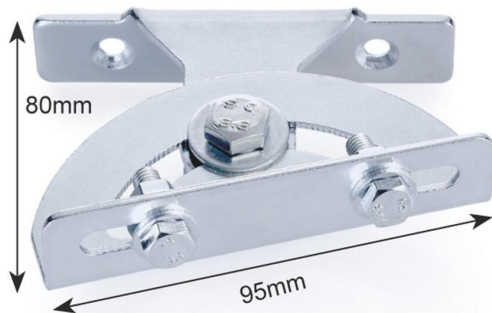

## Bracket 1

For 10W & 20W Floodlights

Part Number	CE-BRACKET1
Max Weight	1Kg
Suitable Floods	10W/20W
Dimensions (mm)	95 x 80

### Key Features

- Suitable for use with 10W & 20W Floodlights
- (Floodlight not included)

**Please Note:** Product specifications are subject to change without notice. Product supplied may differ slightly in appearance from images shown on this website. Diamond LED Lighting reserve the right to update product specifications