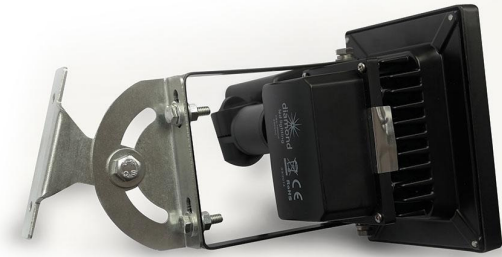

## Bracket 1

For 10W & 20W Floodlights

Part Number	CE-BRACKET1
Max Weight	1Kg
Suitable Floods	10W/20W
Dimensions (mm)	95 x 80

### Key Features

- Suitable for use with 10W & 20W Floodlights
- (Floodlight not included)

**Please Note:** Product specifications are subject to change without notice. Product supplied may differ slightly in appearance from images shown on this website. Diamond LED Lighting reserve the right to update product specifications